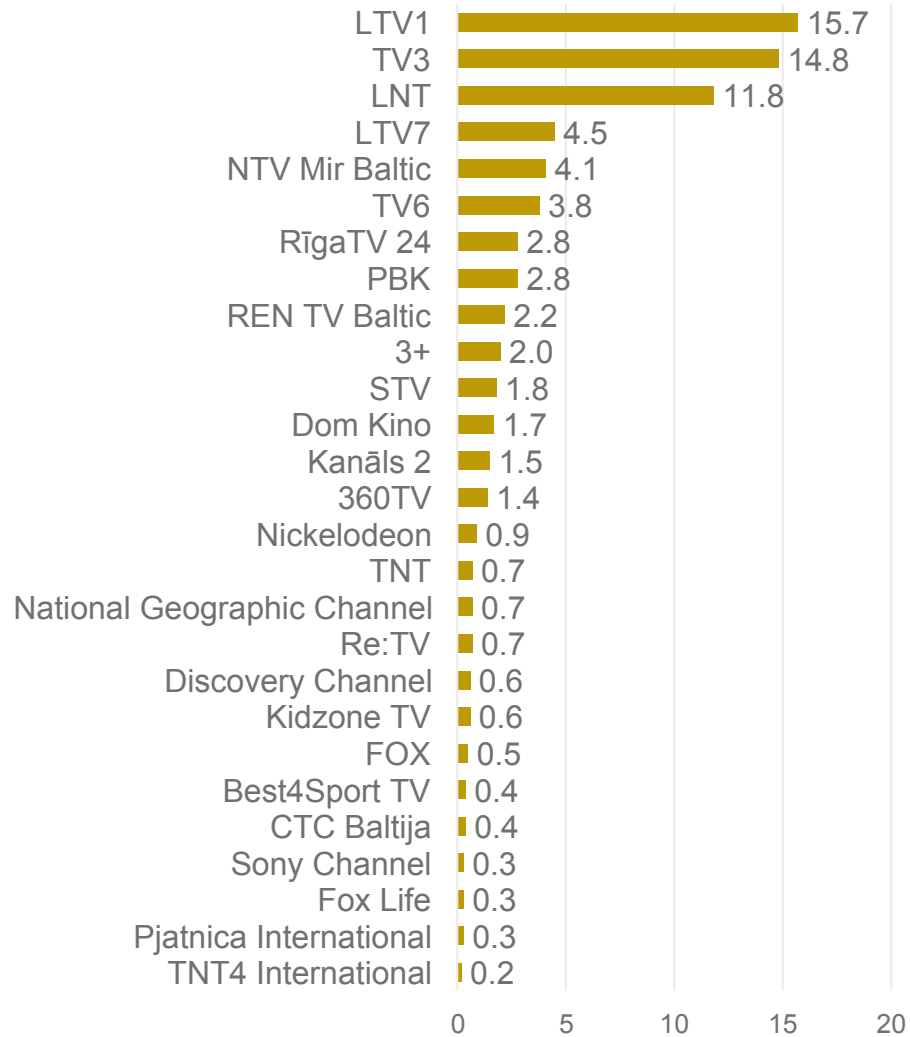

Share of viewing among Latvians and Other nationalities, 2019 1HY

Latvian