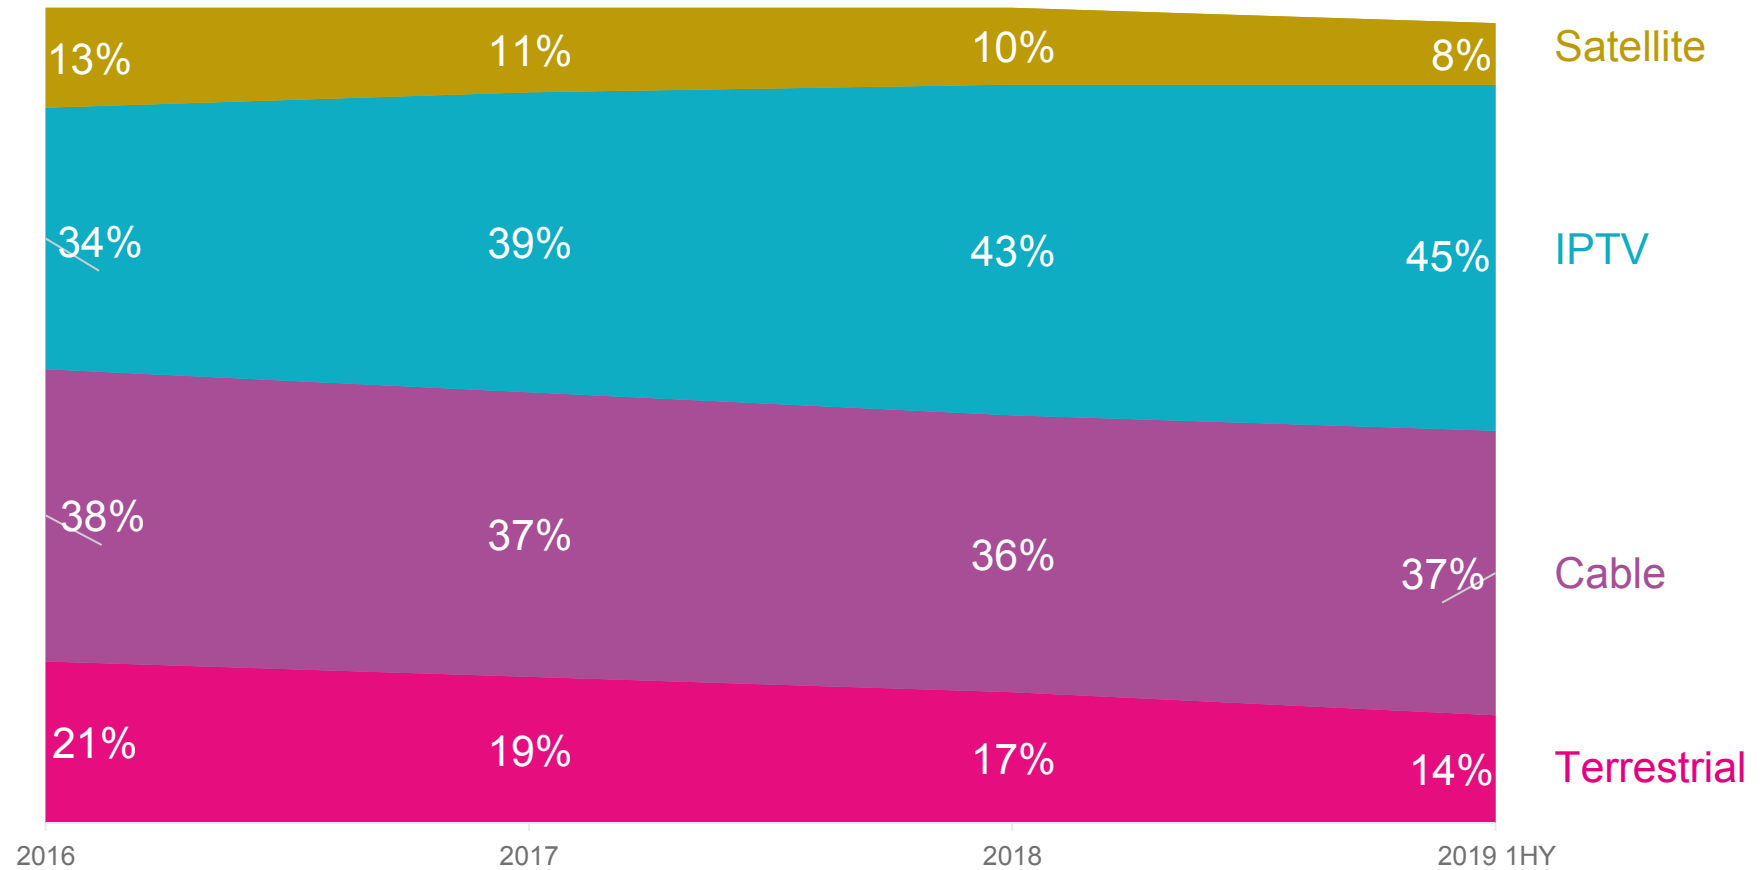

Reception types