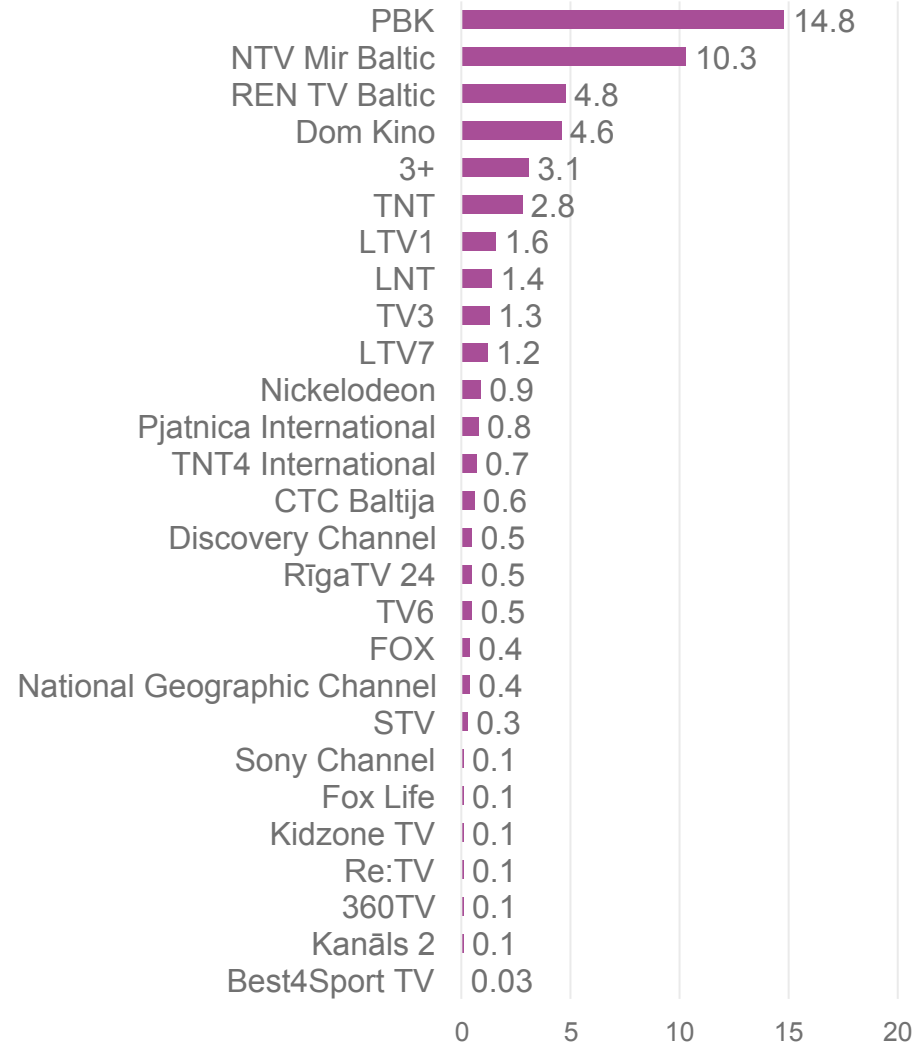

Other nationality